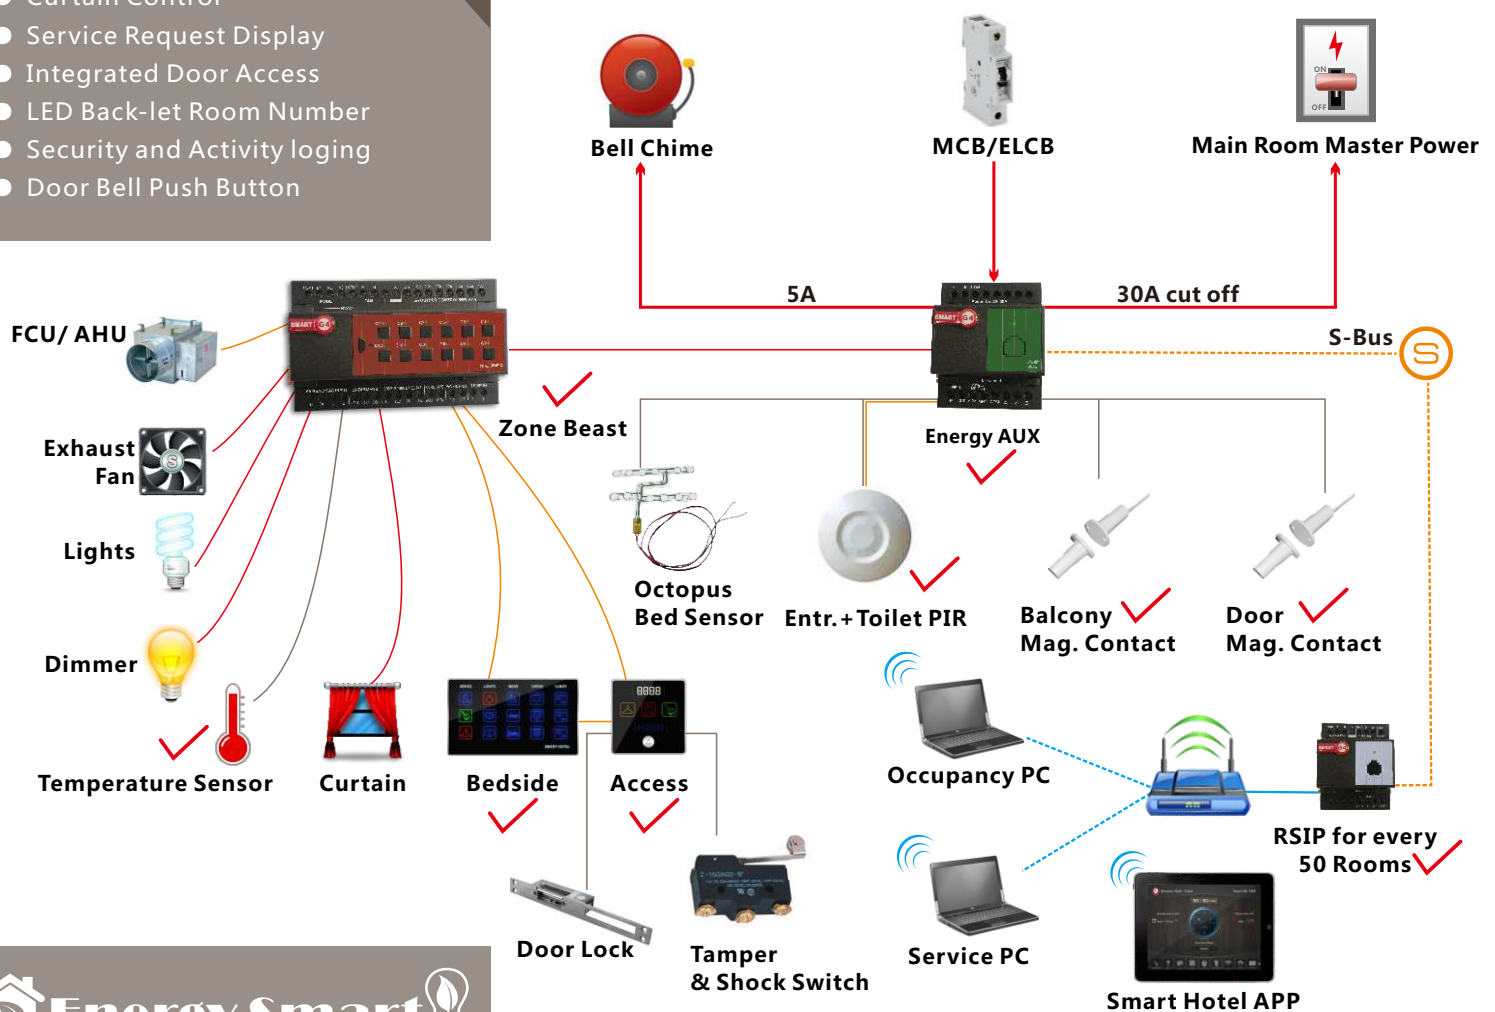

50-75 Rooms **USD 550/Room**
 76-125 Rooms **USD 481/Room**
 126+ Rooms **USD 447/Room**

Free APP

Price Valid For ≥ 50 Hotel Rooms Minimum

- Energy Saving
- FCU/AHU/VAV Control
- Lighting, Dimming & Moods
- Curtain Control
- Service Request Display
- Integrated Door Access
- LED Back-let Room Number
- Security and Activity logging
- Door Bell Push Button

HOTEL PACKAGES **E**

Comfort Simple Relax

- **(Occupancy Flag)** Check & reports occupancy Status online (Vacant/Occupied)
- **(Energy Smart)** Built in Logic that Works Simply:
 - If no occupancy (Vacant)=energy save
 - If balcony door is open=off AC
 - If occupied=power on
- **(Security)** Alert at Reception Station If Guest Room Door is Forgotten Open
- **(Moonlighting)** Send Warning in Case any one used Room while not Sold
- **(Device Monitoring)** Equipment Status Watch Dog Provided Free with This Package
- **(Service)** Request, Display and Management

Smart Hotel Bedside

Included In This Package:

- 1 Door Access Panel (with Service Display, Bell Push and Room Number, Tamper and Mag Input++)
- 1 Zone Beast (FCU/AHU/VAV/Temperature Control, Curtain Motor Control, Dimming and Lighting, Boiler/Exhaust)
- 1 Aux Power (Dual Power Supply 24VDC/12VDC, Smart Energy Logic, 3-Zone Dry Inputs, 2 Relays for Energy)
- 1 Bedside Touch Button Controller Wall Mountable (Moods, Service, Lights, Curtain, Air conditioning controls)
- 2 Magnetic Door / Window Contacts (Reed Switch)
- 2 Ceiling PIR Motion Detector
- 4 Connectors (4D)
- 1 Temp1 Temperature Sensor
- 1 Free Smart Hotel APP download,
- 1 Free Equipment Watch Dog SW,
- 1 Free Card Management SW (1 Per Hotel with 50 Rooms Minimum),
- Free RSIP Bridge (1 For Every 50 Rooms)

Smart Hotel Door Access