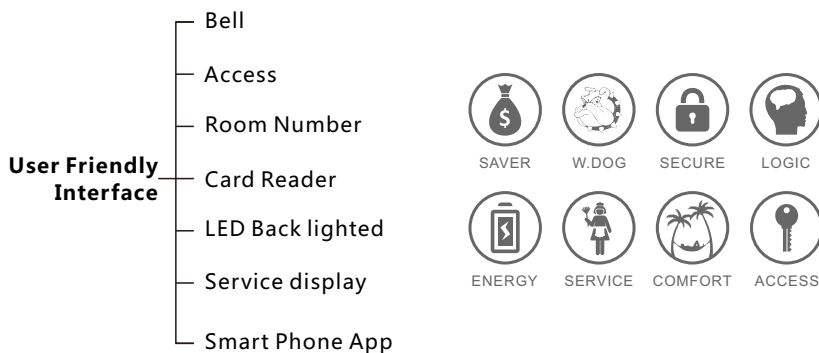

50-75 Rooms **USD 550/Room**
 76-125 Rooms **USD 481/Room**
 126+ Rooms **USD 447/Room**

Free APP

Price Valid For ≥ 50 Hotel Rooms Minimum

- Energy Saving
- FCU/AHU/VAV Control
- Lighting, Dimming & Moods
- Curtain Control
- Service Request Display
- Integrated Door Access
- LED Back-let Room Number
- Security and Activity logging
- Door Bell Push Button

HOTEL PACKAGES **E**

Comfort Simple Relax

- **(Occupancy Flag)** Check & reports occupancy Status online (Vacant/Occupied)
- **(Energy Smart)** Built in Logic that Works Simply:
 - If no occupancy (Vacant)=energy save
 - If balcony door is open=off AC
 - If occupied=power on
- **(Security)** Alert at Reception Station If Guest Room Door is Forgotten Open
- **(Moonlighting)** Send Warning in Case any one used Room while not Sold
- **(Device Monitoring)** Equipment Status Watch Dog Provided Free with This Package
- **(Service)** Request, Display and Management

Smart Hotel Bedside

Included In This Package:

- 1 Door Access Panel (with Service Display, Bell Push and Room Number, Tamper and Mag Input++)
- 1 Zone Beast (FCU/AHU/VAV/Temperature Control, Curtain Motor Control, Dimming and Lighting, Boiler/Exhaust)
- 1 Aux Power (Dual Power Supply 24VDC/12VDC, Smart Energy Logic, 3-Zone Dry Inputs, 2 Relays for Energy)
- 1 Bedside Touch Button Controller Wall Mountable (Moods, Service, Lights, Curtain, Air conditioning controls)
- 2 Magnetic Door / Window Contacts (Reed Switch)
- 2 Ceiling PIR Motion Detector
- 4 Connectors (4D)
- 1 Temp1 Temperature Sensor
- 1 Free Smart Hotel APP download,
- 1 Free Equipment Watch Dog SW,
- 1 Free Card Management SW (1 Per Hotel with 50 Rooms Minimum),
- Free RSIP Bridge (1 For Every 50 Rooms)

Smart Hotel Door Access