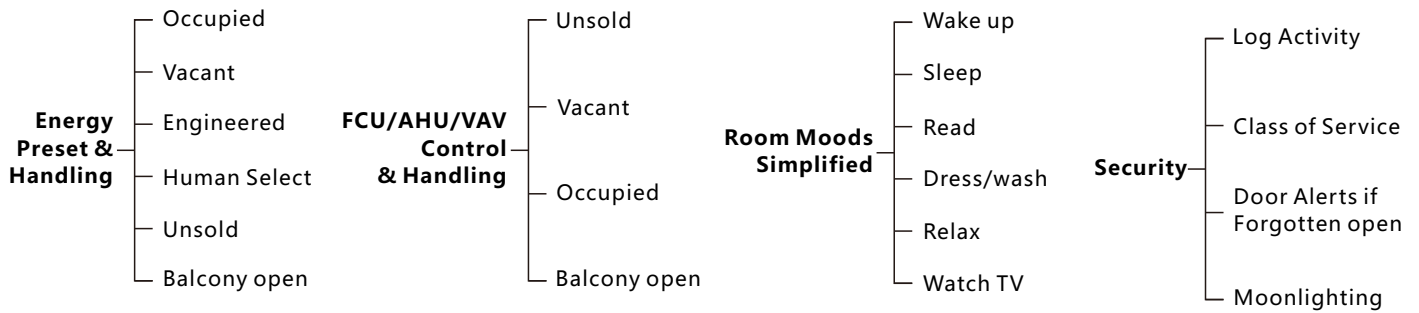

50-75 Rooms **USD 550/Room**
 76-125 Rooms **USD 481/Room**
 126+ Rooms **USD 447/Room**

Free APP

Price Valid For ≥ 50 Hotel Rooms Minimum

- Energy Saving
- FCU/AHU/VAV Control
- Lighting, Dimming & Moods
- Curtain Control
- Service Request Display
- Integrated Door Access
- LED Back-let Room Number
- Security and Activity logging
- Door Bell Push Button

HOTEL PACKAGES **E**

Comfort Simple Relax

- **(Occupancy Flag)** Check & reports occupancy Status online (Vacant/Occupied)
- **(Energy Smart)** Built in Logic that Works Simply:
 - If no occupancy (Vacant)=energy save
 - If balcony door is open=off AC
 - If occupied=power on
- **(Security)** Alert at Reception Station If Guest Room Door is Forgotten Open
- **(Moonlighting)** Send Warning in Case any one used Room while not Sold
- **(Device Monitoring)** Equipment Status Watch Dog Provided Free with This Package
- **(Service)** Request, Display and Management

Smart Hotel Bedside

Included In This Package:

- 1 Door Access Panel (with Service Display, Bell Push and Room Number, Tamper and Mag Input++)
- 1 Zone Beast (FCU/AHU/VAV/Temperature Control, Curtain Motor Control, Dimming and Lighting, Boiler/Exhaust)
- 1 Aux Power (Dual Power Supply 24VDC/12VDC, Smart Energy Logic, 3-Zone Dry Inputs, 2 Relays for Energy)
- 1 Bedside Touch Button Controller Wall Mountable (Moods, Service, Lights, Curtain, Air conditioning controls)
- 2 Magnetic Door / Window Contacts (Reed Switch)
- 2 Ceiling PIR Motion Detector
- 4 Connectors (4D)
- 1 Temp1 Temperature Sensor
- 1 Free Smart Hotel APP download,
- 1 Free Equipment Watch Dog SW,
- 1 Free Card Management SW (1 Per Hotel with 50 Rooms Minimum),
- Free RSIP Bridge (1 For Every 50 Rooms)