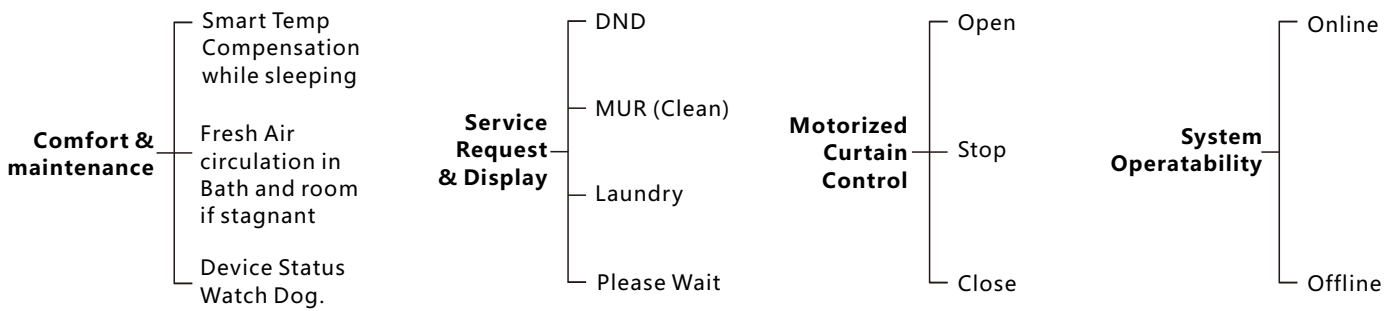

50-75 Rooms **USD 550/Room**
 76-125 Rooms **USD 481/Room**
 126+ Rooms **USD 447/Room**

Free APP

Price Valid For ≥ 50 Hotel Rooms Minimum

- Energy Saving
- FCU/AHU/VAV Control
- Lighting, Dimming & Moods
- Curtain Control
- Service Request Display
- Integrated Door Access
- LED Back-let Room Number
- Security and Activity logging
- Door Bell Push Button

HOTEL PACKAGES **E**

Comfort Simple Relax

- **(Occupancy Flag)** Check & reports occupancy Status online (Vacant/Occupied)
- **(Energy Smart)** Built in Logic that Works Simply:
 - If no occupancy (Vacant)=energy save
 - If balcony door is open=off AC
 - If occupied=power on
- **(Security)** Alert at Reception Station If Guest Room Door is Forgotten Open
- **(Moonlighting)** Send Warning in Case any one used Room while not Sold
- **(Device Monitoring)** Equipment Status Watch Dog Provided Free with This Package
- **(Service)** Request, Display and Management

Smart Hotel Bedside

Included In This Package:

- 1 Door Access Panel (with Service Display, Bell Push and Room Number, Tamper and Mag Input++)
- 1 Zone Beast (FCU/AHU/VAV/Temperature Control, Curtain Motor Control, Dimming and Lighting, Boiler/Exhaust)
- 1 Aux Power (Dual Power Supply 24VDC/12VDC, Smart Energy Logic, 3-Zone Dry Inputs, 2 Relays for Energy)
- 1 Bedside Touch Button Controller Wall Mountable (Moods, Service, Lights, Curtain, Air conditioning controls)
- 2 Magnetic Door / Window Contacts (Reed Switch)
- 2 Ceiling PIR Motion Detector
- 4 Connectors (4D)
- 1 Temp1 Temperature Sensor
- 1 Free Smart Hotel APP download,
- 1 Free Equipment Watch Dog SW,
- 1 Free Card Management SW (1 Per Hotel with 50 Rooms Minimum),
- Free RSIP Bridge (1 For Every 50 Rooms)

Smart Hotel Door Access