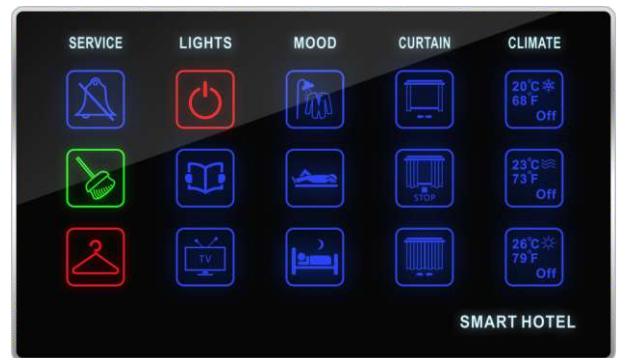

50-75 Rooms **USD 550/Room**
 76-125 Rooms **USD 481/Room**
 126+ Rooms **USD 447/Room**

Free APP

Price Valid For ≥ 50 Hotel Rooms Minimum

- Energy Saving
- FCU/AHU/VAV Control
- Lighting, Dimming & Moods
- Curtain Control
- Service Request Display
- Integrated Door Access
- LED Back-let Room Number
- Security and Activity logging
- Door Bell Push Button

HOTEL PACKAGES **E**

Comfort Simple Relax

- **(Occupancy Flag)** Check & reports occupancy Status online (Vacant/Occupied)
- **(Energy Smart)** Built in Logic that Works Simply:
 - If no occupancy (Vacant)=energy save
 - If balcony door is open=off AC
 - If occupied=power on
- **(Security)** Alert at Reception Station If Guest Room Door is Forgotten Open
- **(Moonlighting)** Send Warning in Case any one used Room while not Sold
- **(Device Monitoring)** Equipment Status Watch Dog Provided Free with This Package
- **(Service)** Request, Display and Management

Smart Hotel Bedside

Included In This Package:

- 1 Door Access Panel (with Service Display, Bell Push and Room Number, Tamper and Mag Input++)
- 1 Zone Beast (FCU/AHU/VAV/Temperature Control, Curtain Motor Control, Dimming and Lighting, Boiler/Exhaust)
- 1 Aux Power (Dual Power Supply 24VDC/12VDC, Smart Energy Logic, 3-Zone Dry Inputs, 2 Relays for Energy)
- 1 Bedside Touch Button Controller Wall Mountable (Moods, Service, Lights, Curtain, Air conditioning controls)
- 2 Magnetic Door / Window Contacts (Reed Switch)
- 2 Ceiling PIR Motion Detector
- 4 Connectors (4D)
- 1 Temp1 Temperature Sensor
- 1 Free Smart Hotel APP download,
- 1 Free Equipment Watch Dog SW,
- 1 Free Card Management SW (1 Per Hotel with 50 Rooms Minimum),
- Free RSIP Bridge (1 For Every 50 Rooms)

Smart Hotel Door Access